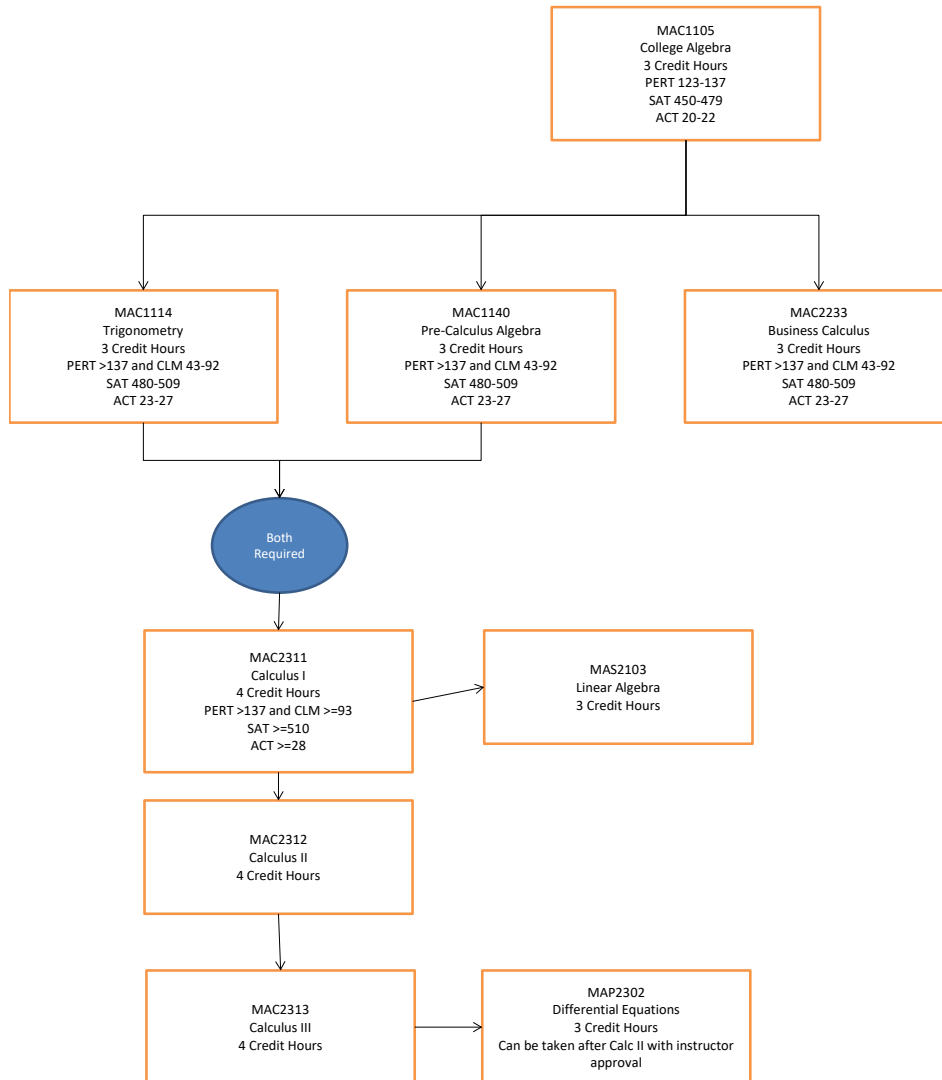

MAT0056
 Developmental Math Module
 2 Credit Hour
 PERT <114 and appropriate diagnostic

MGF1106
 Liberal Arts I
 3 Credit Hours
 PERT 114-122
 ACT 19

MGF1107
 Liberal Arts II
 3 Credit Hours
 PERT 114-122
 ACT 19

STA2023
 Statistics
 3 Credit Hours
 PERT 114-122
 ACT 19

MAT1033
 Intermediate Algebra
 3 Credit Hours
 PERT 114 122
 ACT 19

STA2122
 Applied Statistics
 4 Credit Hours
 PERT 123-137
 SAT 450-479
 ACT 20-22
 Recommended for Psych Majors

MAC1105
 College Algebra
 3 Credit Hours
 PERT 123-137
 SAT 450-479
 ACT 20-22

Business Meta-Major

College Algebra and Beyond

NOTE: The PERT, ACT and SAT scores refer to the math portion of those tests.