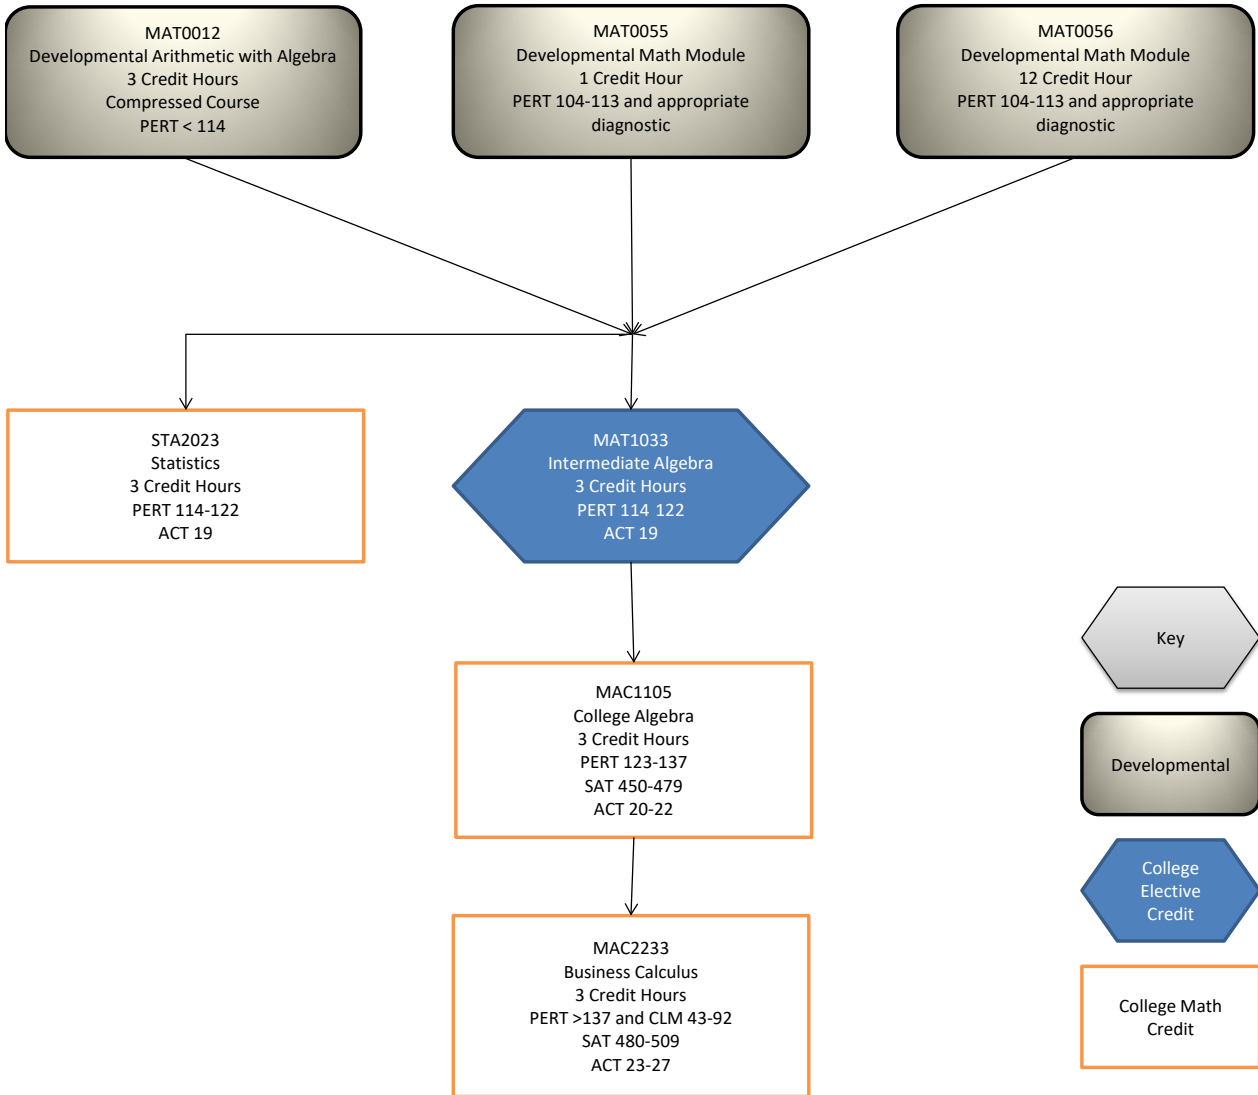

MAT0056
 Developmental Math Module
 2 Credit Hour
 PERT <114 and appropriate diagnostic

MGF1106
 Liberal Arts I
 3 Credit Hours
 PERT 114-122
 ACT 19

MGF1107
 Liberal Arts II
 3 Credit Hours
 PERT 114-122
 ACT 19

STA2023
 Statistics
 3 Credit Hours
 PERT 114-122
 ACT 19

MAT1033
 Intermediate Algebra
 3 Credit Hours
 PERT 114 122
 ACT 19

STA2122
 Applied Statistics
 4 Credit Hours
 PERT 123-137
 SAT 450-479
 ACT 20-22
 Recommended for Psych Majors

MAC1105
 College Algebra
 3 Credit Hours
 PERT 123-137
 SAT 450-479
 ACT 20-22

Business Meta-Major

College Algebra and Beyond

NOTE: The PERT, ACT and SAT scores refer to the math portion of those tests.