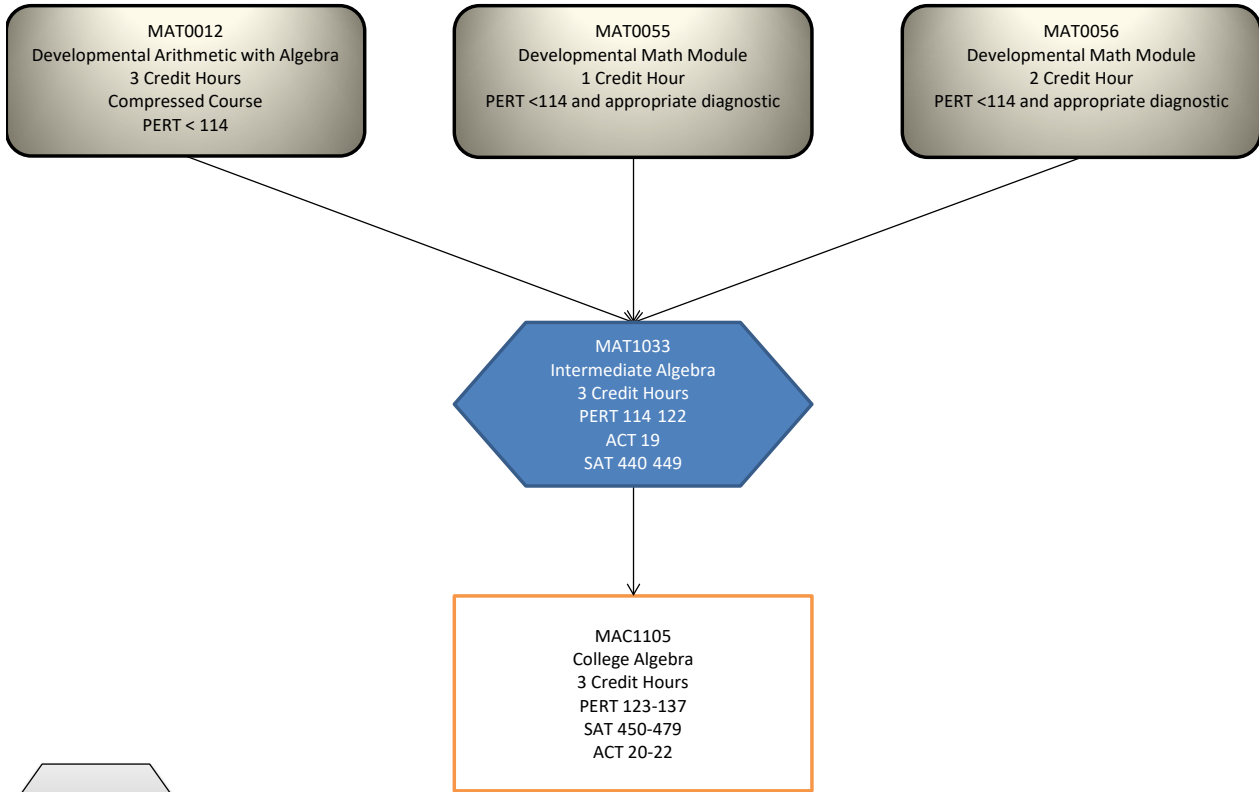

Stem Meta-Major

Not STEM nor Business Meta Major

MAT0012
 Developmental Arithmetic with Algebra
 3 Credit Hours
 Compressed Course
 PERT < 114

MAT0055
 Developmental Math Module
 1 Credit Hour
 PERT <114 and appropriate diagnostic

MAT0056
 Developmental Math Module
 2 Credit Hour
 PERT <114 and appropriate diagnostic

MGF1106
 Liberal Arts I
 3 Credit Hours
 PERT 114-122
 ACT 19

MGF1107
 Liberal Arts II
 3 Credit Hours
 PERT 114-122
 ACT 19